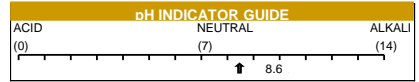

Wet Look Floor Polish

This label is for use with Wet Look Floor Polish undiluted in a spray bottle.

High solids metallised floor polish. Dries to an extra tough, hard wearing, wet look gloss finish. Extremely scuff and slip resistant. Easily responds to low, high or ultra high speed burnishing. Suitable for most floors, including vinyl, rubber, asphalt, terazzo and sealed surfaces.