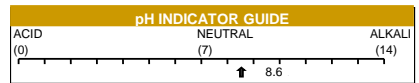

Wet Look Floor Polish

This label is for use with Wet Look Floor Polish undiluted in a spray bottle.

High solids metallised floor polish. Dries to an extra tough, hard wearing, wet look gloss finish. Extremely scuff and slip resistant. Easily responds to low, high or ultra high speed burnishing. Suitable for most floors, including vinyl, rubber, asphalt, terazzo and sealed surfaces.