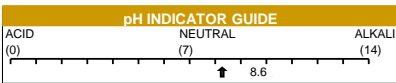

Wet Look Floor Polish

This label is for use with Wet Look Floor Polish undiluted in a spray bottle.

High solids metallised floor polish. Dries to an extra tough, hard wearing, wet look gloss finish. Extremely scuff and slip resistant. Easily responds to low, high or ultra high speed burnishing. Suitable for most floors, including vinyl, rubber, asphalt, terazzo and sealed surfaces.